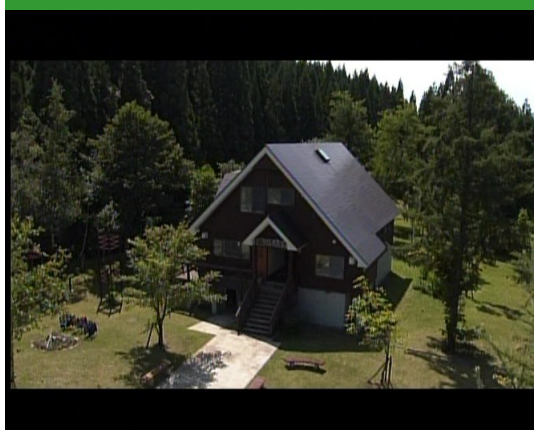

# Hatsume Sato

Founder of "Ischia in the Woods": House of Rest and Relief  
~ Conjoining Hearts With Love ~

**Saturday, September 17th, 2011**

**1:00 pm (Door opens 12:40pm)**

**Ōhi'a Auditorium #118**

**Kapi'olani Community College**

Since 1992, Ms. Hatsume Sato has presided over a magical place in northern Japan called "Ischia in the Woods". People from all over the world are drawn to "Ischia" seeking relief from the acute mental and physiological health problem caused by living in such a troubled, stressful world. Ms. Sato provides food, love, healing, energy, advice, and hugs to people who seek her compassion. Her long commitment to social welfare and community based educational activities has earned her numerous awards from the International Soroptimist Society, an organization dedicated to improving the lives of women and girls in more than 120 nations around the world.